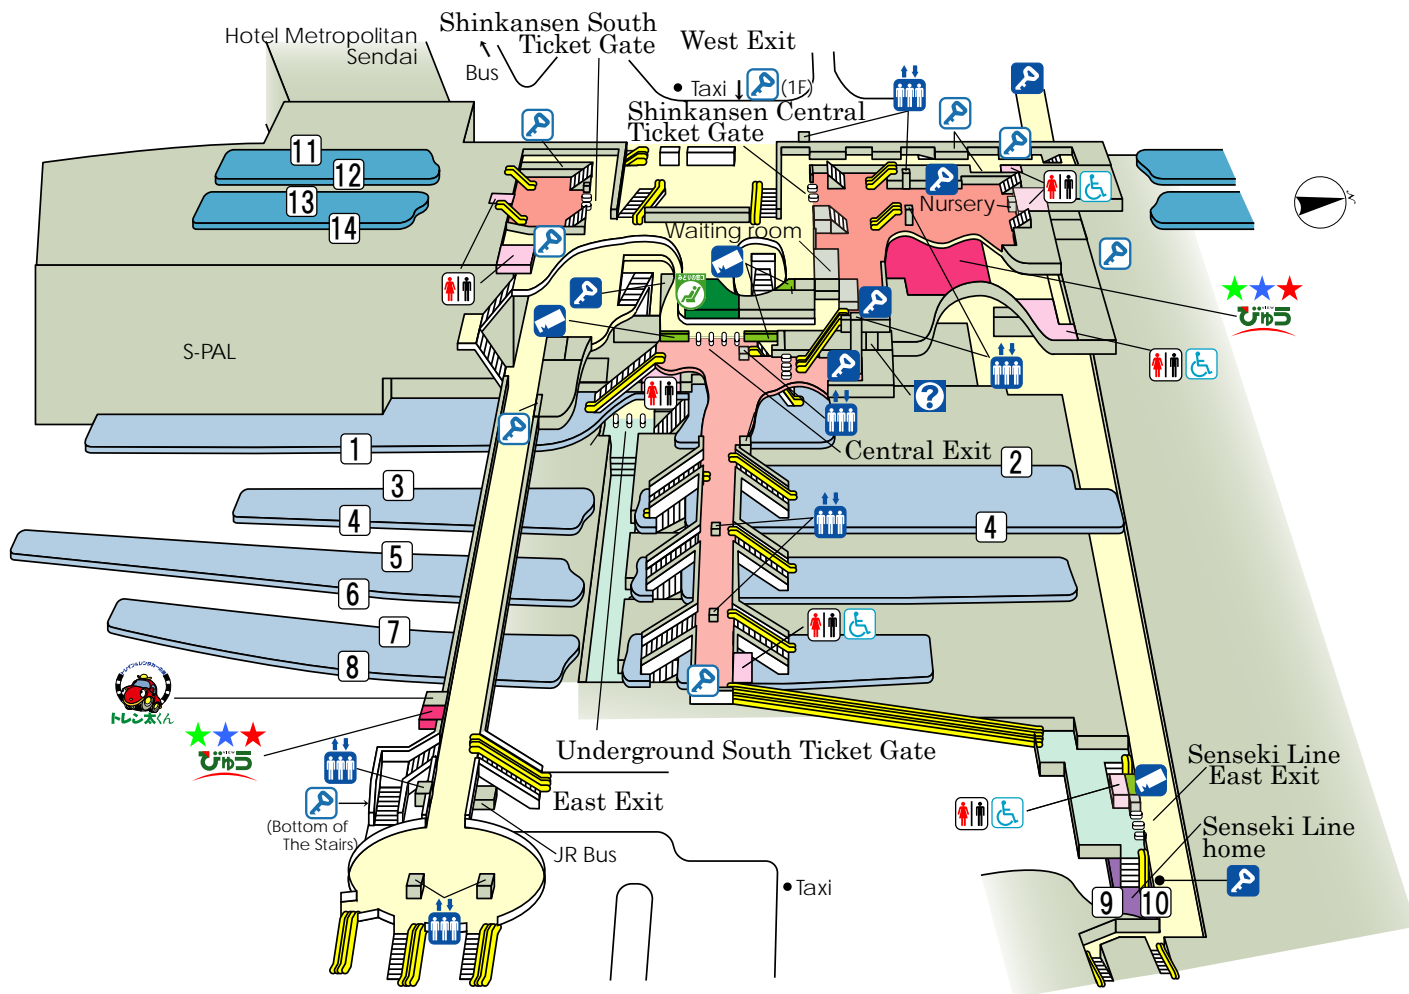

Sendai Station

©KOTSUSHINBUNSHA

< as of August 2010 >

Transfer Information

- 1 Tohoku Line
- 2 Tohoku Line
- 3 Tohoku Line, Joban Line
- 3 4 Sendai Airport Transit
- 4 5 6 Tohoku Line, Joban Line
- 7 8 Tohoku Line, Senzan Line, Joban Line
- 9 10 Senseki Line
- 11 12 Tohoku, Akita Shinkansen
- 13 14 Tohoku, Akita Shinkansen

JR Reservation Ticket Offices ("Midori-no-madoguchi")	Utsunomiya View Plaza	Rent a Car	Coin-operated Lockers (Extra large/large available)
Ticket Vending Machines	Elevator	Information Center	Coin-operated Lockers (Midsized/standard only)
Restroom	Facility for the Handicapped	Escalator	Ticket Gate
			1 Track (Platform)